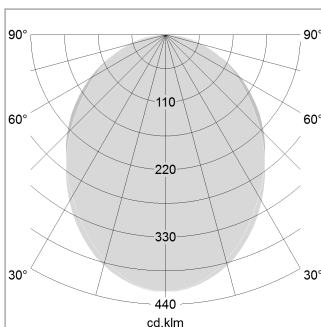

beledi XS

Article number: 70670716

LIGHT TECHNOLOGY

LED	SMD linear
Light colour	830
Luminous flux	6000 lm
System power	49 W
Luminaire Efficiency	122 lm/W
Reflector	SoftBeam

LUMINAIRE

Weight	3.2 kg
Protection rating . class	IP 40 . I
Luminaire colour	black

OPTIONAL

Mounting Accessories

Light band with LED, rated life of the LED L80/B50 > 50000 h, colour rendering index CRI > 80, reflector with homogeneous light distribution pattern, lens optics made of PMMA, luminaire insert sheet steel, powder-coated, black

1.0 m	2.24 2.10	2515.0
2.0 m	4.48 4.20	629.0
3.0 m	6.72 6.30	279.0
4.0 m	8.96 8.40	157.0
5.0 m	11.20 10.50	101.0
	Ø (m)	E0(0°)(lx)