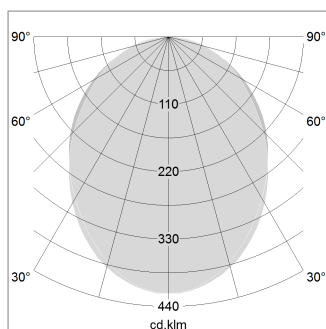

### LIGHT TECHNOLOGY

LED	SMD linear
Light colour	830
Luminous flux	6000 lm
System power	49 W
Luminaire Efficiency	122 lm/W
Reflector	SoftBeam

### LUMINAIRE

Weight	3.2 kg
Protection rating . class	IP 40 . I
Luminaire colour	black

Height (m)	Beam Diameter (m)	Illuminance (lx)
1.0	2.24	2515.0
2.0	4.48	629.0
3.0	6.72	279.0
4.0	8.96	157.0
5.0	11.20	101.0

Ø (m) E0(0°)(lx)