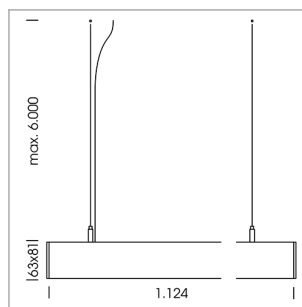

beledi XS

Article number: 70670717

LIGHT TECHNOLOGY

LED	SMD linear
Light colour	830
Luminous flux	6000 lm
System power	49 W
Luminaire Efficiency	122 lm/W
Reflector	SoftBeam

LUMINAIRE

Weight	3.2 kg
Protection rating . class	IP 40 . I
Luminaire colour	black

OPTIONAL

Mounting Accessories

Light band with LED, rated life of the LED L80/B50 > 50000 h, colour rendering index CRI > 80, reflector with homogeneous light distribution pattern, lens optics made of PMMA, luminaire insert sheet steel, powder-coated, black

driver unit: 220-240 V~ / 50-60 Hz, max. 24 luminaires per circuit (B16A fuse)

Note: All data are typical values. System features may change with product improvements due to technical advances. Errors excepted.