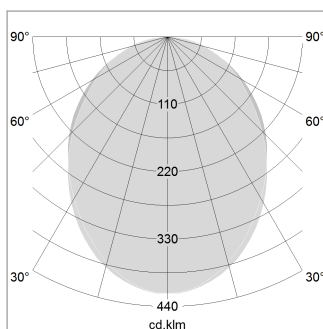

beledi XS

Article number: 70670718

LIGHT TECHNOLOGY

LED	SMD linear
Light colour	830
Luminous flux	4800 lm
System power	35 W
Luminaire Efficiency	137 lm/W
Reflector	SoftBeam

LUMINAIRE

Weight	3.2 kg
Protection rating . class	IP 40 . I
Luminaire colour	black

OPTIONAL

Mounting Accessories

Light band with LED, rated life of the LED L80/B50 > 50000 h, colour rendering index CRI > 80, reflector with homogeneous light distribution pattern, lens optics made of PMMA, luminaire insert sheet steel, powder-coated, black

1.0 m	2.24 2.10	2012.0
2.0 m	4.48 4.20	503.0
3.0 m	6.72 6.30	224.0
4.0 m	8.96 8.40	126.0
5.0 m	11.20 10.50	80.0
Ø (m)		E0(0°)(lx)