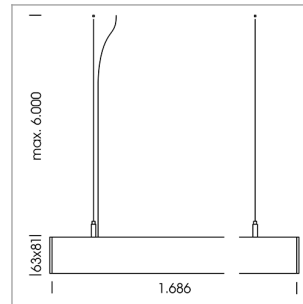

beledi XS

Article number: 70670720

LIGHT TECHNOLOGY

LED	SMD linear
Light colour	830
Luminous flux	6000 lm
System power	44.5 W
Luminaire Efficiency	135 lm/W
Reflector	SoftBeam

LUMINAIRE

Weight	3.2 kg
Protection rating . class	IP 40 . I
Luminaire colour	black

OPTIONAL

Mounting Accessories

Light band with LED, rated life of the LED L80/B50 > 50000 h, colour rendering index CRI > 80, reflector with homogeneous light distribution pattern, lens optics made of PMMA, luminaire insert sheet steel, powder-coated, black

1.0 m	2.24 2.10	2515.0
2.0 m	4.48 4.20	629.0
3.0 m	6.72 6.30	279.0
4.0 m	8.96 8.40	157.0
5.0 m	11.20 10.50	101.0
	Ø (m)	E0(0°)(lx)