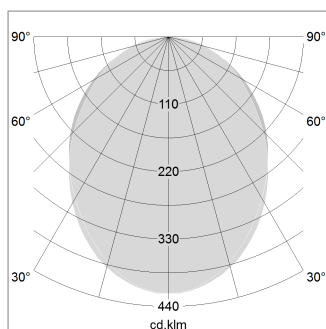

### LIGHT TECHNOLOGY

|                      |            |
|----------------------|------------|
| LED                  | SMD linear |
| Light colour         | 830        |
| Luminous flux        | 6000 lm    |
| System power         | 44.5 W     |
| Luminaire Efficiency | 135 lm/W   |
| Reflector            | SoftBeam   |

### LUMINAIRE

|                           |           |
|---------------------------|-----------|
| Weight                    | 3.2 kg    |
| Protection rating . class | IP 40 . I |
| Luminaire colour          | black     |

|       |             |            |
|-------|-------------|------------|
| 1.0 m | 2.24 2.10   | 2515.0     |
| 2.0 m | 4.48 4.20   | 629.0      |
| 3.0 m | 6.72 6.30   | 279.0      |
| 4.0 m | 8.96 8.40   | 157.0      |
| 5.0 m | 11.20 10.50 | 101.0      |
|       | Ø (m)       | E0(0°)(lx) |