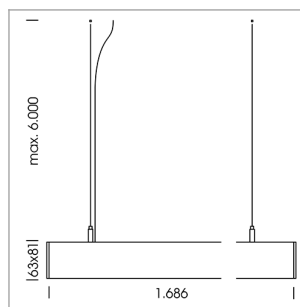

beledi XS

Article number: 70670721

LIGHT TECHNOLOGY

LED	SMD linear
Light colour	830
Luminous flux	6000 lm
System power	44.5 W
Luminaire Efficiency	135 lm/W
Reflector	SoftBeam

LUMINAIRE

Weight	3.2 kg
Protection rating . class	IP 40 . I
Luminaire colour	black

OPTIONAL

Mounting Accessories

Light band with LED, rated life of the LED L80/B50 > 50000 h, colour rendering index CRI > 80, reflector with homogeneous light distribution pattern, lens optics made of PMMA, luminaire insert sheet steel, powder-coated, black

driver unit: 220-240 V~ / 50-60 Hz, max. 24 luminaires per circuit (B16A fuse)

Note: All data are typical values. System features may change with product improvements due to technical advances. Errors excepted.