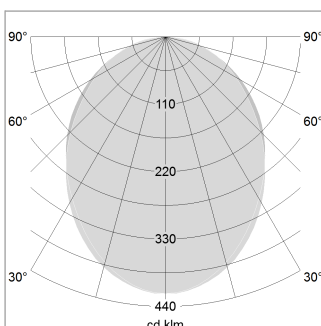

beledi XS

Article number: 70670723

LIGHT TECHNOLOGY

LED	SMD linear
Light colour	830
Luminous flux	9000 lm
System power	73.5 W
Luminaire Efficiency	122 lm/W
Reflector	SoftBeam

LUMINAIRE

Weight	3.2 kg
Protection rating . class	IP 40 . I
Luminaire colour	black

OPTIONAL

Mounting Accessories

Light band with LED, rated life of the LED L80/B50 > 50000 h, colour rendering index CRI > 80, reflector with homogeneous light distribution pattern, lens optics made of PMMA, luminaire insert sheet steel, powder-coated, black

1.0 m	2.24 2.10	3354.0
2.0 m	4.48 4.20	838.0
3.0 m	6.72 6.30	373.0
4.0 m	8.96 8.40	210.0
5.0 m	11.20 10.50	134.0
	Ø (m)	E0(0°)(lx)