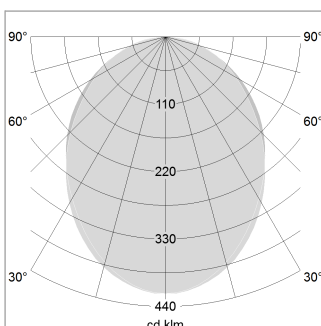

### LIGHT TECHNOLOGY

LED	SMD linear
Light colour	840
Luminous flux	3200 lm
System power	22.5 W
Luminaire Efficiency	142 lm/W
Reflector	SoftBeam

1.0 m	2.24 2.10	1328.0
2.0 m	4.48 4.20	332.0
3.0 m	6.72 6.30	148.0
4.0 m	8.96 8.40	83.0
5.0 m	11.20 10.50	53.0
	Ø (m)	E0(0°)(lx)