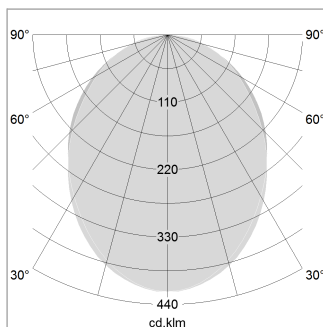

beledi XS

Article number: 70670804

LIGHT TECHNOLOGY

LED	SMD linear
Light colour	840
Luminous flux	6000 lm
System power	47 W
Luminaire Efficiency	128 lm/W
Reflector	SoftBeam

LUMINAIRE

Weight	3.2 kg
Protection rating . class	IP 40 . I
Luminaire colour	black

OPTIONAL

Mounting Accessories

Light band with LED, rated life of the LED L80/B50 > 50000 h, colour rendering index CRI > 80, reflector with homogeneous light distribution pattern, lens optics made of PMMA, luminaire insert sheet steel, powder-coated, black

1.0 m	2.24 2.10	2490.0
2.0 m	4.48 4.20	623.0
3.0 m	6.72 6.30	277.0
4.0 m	8.96 8.40	156.0
5.0 m	11.20 10.50	100.0
	Ø (m)	E0(0°)(lx)