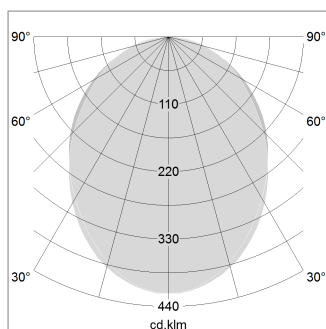

beledi XS

Article number: 70670805

LIGHT TECHNOLOGY

LED	SMD linear
Light colour	840
Luminous flux	6000 lm
System power	47 W
Luminaire Efficiency	128 lm/W
Reflector	SoftBeam

LUMINAIRE

Weight	3.2 kg
Protection rating . class	IP 40 . I
Luminaire colour	black

OPTIONAL

Mounting Accessories

Light band with LED, rated life of the LED L80/B50 > 50000 h, colour rendering index CRI > 80, reflector with homogeneous light distribution pattern, lens optics made of PMMA, luminaire insert sheet steel, powder-coated, black

1.0 m	2.24 2.10	2490.0
2.0 m	4.48 4.20	623.0
3.0 m	6.72 6.30	277.0
4.0 m	8.96 8.40	156.0
5.0 m	11.20 10.50	100.0
	Ø (m)	E0(0°)(lx)