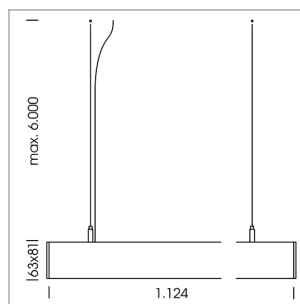

beledi XS

Article number: 70670805

LIGHT TECHNOLOGY

LED	SMD linear
Light colour	840
Luminous flux	6000 lm
System power	47 W
Luminaire Efficiency	128 lm/W
Reflector	SoftBeam

LUMINAIRE

Weight	3.2 kg
Protection rating . class	IP 40 . I
Luminaire colour	black

OPTIONAL

Mounting Accessories

Light band with LED, rated life of the LED L80/B50 > 50000 h, colour rendering index CRI > 80, reflector with homogeneous light distribution pattern, lens optics made of PMMA, luminaire insert sheet steel, powder-coated, black

1.0 m	2.24 2.10	2490.0
2.0 m	4.48 4.20	623.0
3.0 m	6.72 6.30	277.0
4.0 m	8.96 8.40	156.0
5.0 m	11.20 10.50	100.0
	Ø (m)	E0(0°)(lx)