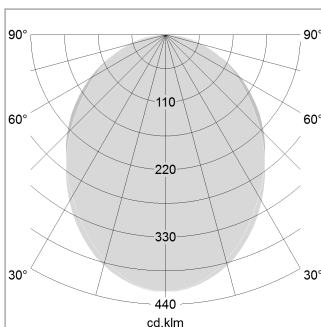

beledi XS

Article number: 70670806

LIGHT TECHNOLOGY

LED	SMD linear
Light colour	840
Luminous flux	4800 lm
System power	33.5 W
Luminaire Efficiency	143 lm/W
Reflector	SoftBeam

LUMINAIRE

Weight	3.2 kg
Protection rating . class	IP 40 . I
Luminaire colour	black

OPCJA

Mounting Accessories

Light band with LED, rated life of the LED L80/B50 > 50000 h, colour rendering index CRI > 80, reflector with homogeneous light distribution pattern, lens optics made of PMMA, luminaire insert sheet steel, powder-coated, black

1.0 m	2.24 2.10	1992.0
2.0 m	4.48 4.20	498.0
3.0 m	6.72 6.30	221.0
4.0 m	8.96 8.40	125.0
5.0 m	11.20 10.50	80.0
Ø (m)		E0(0°)(lx)