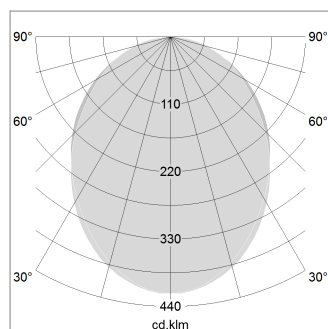

beledi XS

Article number: 70670810

LIGHT TECHNOLOGY

LED	SMD linear
Light colour	840
Luminous flux	9000 lm
System power	69.5 W
Luminaire Efficiency	129 lm/W
Reflector	SoftBeam

LUMINAIRE

Weight	3.2 kg
Protection rating . class	IP 40 . I
Luminaire colour	black

OPCJA

Mounting Accessories

Light band with LED, rated life of the LED L80/B50 > 50000 h, colour rendering index CRI > 80, reflector with homogeneous light distribution pattern, lens optics made of PMMA, luminaire insert sheet steel, powder-coated, black

1.0 m	2.24 2.10	3735.0
2.0 m	4.48 4.20	934.0
3.0 m	6.72 6.30	415.0
4.0 m	8.96 8.40	233.0
5.0 m	11.20 10.50	149.0
Ø (m)		E0(0°)(lx)