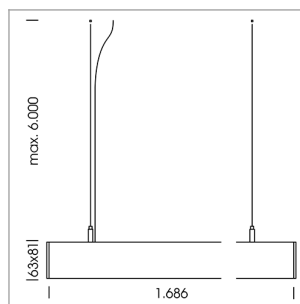

beledi XS

Article number: 70670810

LIGHT TECHNOLOGY

LED	SMD linear
Light colour	840
Luminous flux	9000 lm
System power	69.5 W
Luminaire Efficiency	129 lm/W
Reflector	SoftBeam

LUMINAIRE

Weight	3.2 kg
Protection rating . class	IP 40 . I
Luminaire colour	black

OPCJA

Mounting Accessories

Light band with LED, rated life of the LED L80/B50 > 50000 h, colour rendering index CRI > 80, reflector with homogeneous light distribution pattern, lens optics made of PMMA, luminaire insert sheet steel, powder-coated, black

1.0 m	2.24 2.10	3735.0
2.0 m	4.48 4.20	934.0
3.0 m	6.72 6.30	415.0
4.0 m	8.96 8.40	233.0
5.0 m	11.20 10.50	149.0
Ø (m)		E0(0°)(lx)