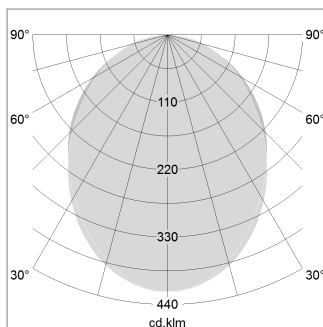

### LIGHT TECHNOLOGY

LED	SMD linear
Light colour	840
Luminous flux	9000 lm
System power	69.5 W
Luminaire Efficiency	129 lm/W
Reflector	SoftBeam

1.0 m	2.24 2.10	3735.0
2.0 m	4.48 4.20	934.0
3.0 m	6.72 6.30	415.0
4.0 m	8.96 8.40	233.0
5.0 m	11.20 10.50	149.0
	Ø (m)	E0(0°)(lx)