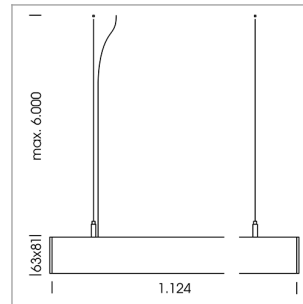

beledi XS

Article number: 70670812

LIGHT TECHNOLOGY

LED	SMD linear
Light colour	840
Luminous flux	3200 lm
System power	22.5 W
Luminaire Efficiency	142 lm/W
Reflector	SoftBeam

LUMINAIRE

Weight	3.2 kg
Protection rating . class	IP 40 . I
Luminaire colour	black

OPCJA

Mounting Accessories

Light band with LED, rated life of the LED L80/B50 > 50000 h, colour rendering index CRI > 80, reflector with homogeneous light distribution pattern, lens optics made of PMMA, luminaire insert sheet steel, powder-coated, black

1.0 m	2.24 2.10	1328.0
2.0 m	4.48 4.20	332.0
3.0 m	6.72 6.30	148.0
4.0 m	8.96 8.40	83.0
5.0 m	11.20 10.50	53.0
	Ø (m)	E0(0°)(lx)