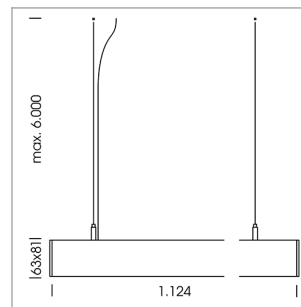

beledi XS

Article number: 70670816

LIGHT TECHNOLOGY

LED	SMD linear
Light colour	840
Luminous flux	6000 lm
System power	47 W
Luminaire Efficiency	128 lm/W
Reflector	SoftBeam

LUMINAIRE

Weight	3.2 kg
Protection rating . class	IP 40 . I
Luminaire colour	black

OPTIONAL

Mounting Accessories

Light band with LED, rated life of the LED L80/B50 > 50000 h, colour rendering index CRI > 80, reflector with homogeneous light distribution pattern, lens optics made of PMMA, luminaire insert sheet steel, powder-coated, black

1.0 m	2.24 2.10	2490.0
2.0 m	4.48 4.20	623.0
3.0 m	6.72 6.30	277.0
4.0 m	8.96 8.40	156.0
5.0 m	11.20 10.50	100.0
Ø (m)		E0(0°)(lx)