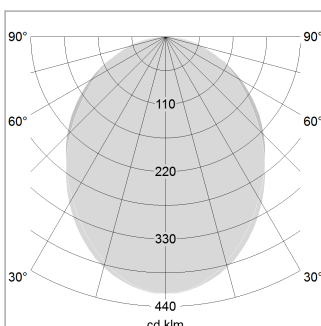

beledi XS

Article number: 70670816

LIGHT TECHNOLOGY

LED	SMD linear
Light colour	840
Luminous flux	6000 lm
System power	47 W
Luminaire Efficiency	128 lm/W
Reflector	SoftBeam

LUMINAIRE

Weight	3.2 kg
Protection rating . class	IP 40 . I
Luminaire colour	black

OPTIONAL

Mounting Accessories

Light band with LED, rated life of the LED L80/B50 > 50000 h, colour rendering index CRI > 80, reflector with homogeneous light distribution pattern, lens optics made of PMMA, luminaire insert sheet steel, powder-coated, black

1.0 m	2.24 2.10	2490.0
2.0 m	4.48 4.20	623.0
3.0 m	6.72 6.30	277.0
4.0 m	8.96 8.40	156.0
5.0 m	11.20 10.50	100.0
Ø (m)		E0(0°)(lx)