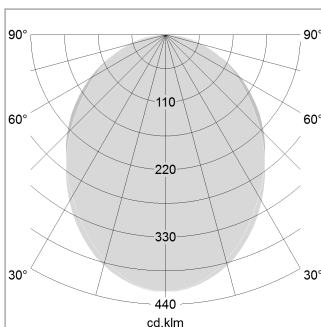

beledi XS

Article number: 70670817

LIGHT TECHNOLOGY

LED	SMD linear
Light colour	840
Luminous flux	6000 lm
System power	47 W
Luminaire Efficiency	128 lm/W
Reflector	SoftBeam

LUMINAIRE

Weight	3.2 kg
Protection rating . class	IP 40 . I
Luminaire colour	black

OPTIONAL

Mounting Accessories

Light band with LED, rated life of the LED L80/B50 > 50000 h, colour rendering index CRI > 80, reflector with homogeneous light distribution pattern, lens optics made of PMMA, luminaire insert sheet steel, powder-coated, black

1.0 m	2.24 2.10	2490.0
2.0 m	4.48 4.20	623.0
3.0 m	6.72 6.30	277.0
4.0 m	8.96 8.40	156.0
5.0 m	11.20 10.50	100.0
	Ø (m)	E0(0°)(lx)