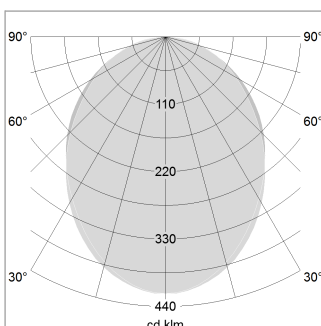

### LIGHT TECHNOLOGY

LED	SMD linear
Light colour	840
Luminous flux	6000 lm
System power	43 W
Luminaire Efficiency	140 lm/W
Reflector	SoftBeam

1.0 m	2.24 2.10	2515.0
2.0 m	4.48 4.20	629.0
3.0 m	6.72 6.30	279.0
4.0 m	8.96 8.40	157.0
5.0 m	11.20 10.50	101.0
	Ø (m)	E0(0°)(lx)