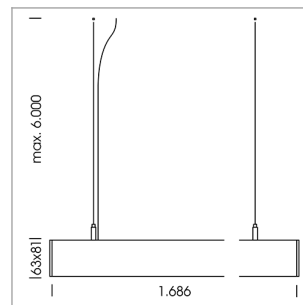

beledi XS

Article number: 70670822

LIGHT TECHNOLOGY

LED	SMD linear
Light colour	840
Luminous flux	9000 lm
System power	69.5 W
Luminaire Efficiency	129 lm/W
Reflector	SoftBeam

LUMINAIRE

Weight	3.2 kg
Protection rating . class	IP 40 . I
Luminaire colour	black

OPTIONAL

Mounting Accessories

Light band with LED, rated life of the LED L80/B50 > 50000 h, colour rendering index CRI > 80, reflector with homogeneous light distribution pattern, lens optics made of PMMA, luminaire insert sheet steel, powder-coated, black

driver unit: 220-240 V~ / 50-60 Hz, max. 24 luminaires per circuit (B16A fuse)

Note: All data are typical values. System features may change with product improvements due to technical advances. Errors excepted.