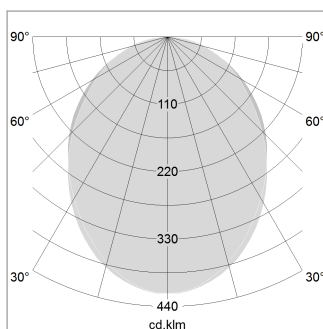

### LIGHT TECHNOLOGY

LED	SMD linear
Light colour	840
Luminous flux	9000 lm
System power	69.5 W
Luminaire Efficiency	129 lm/W
Reflector	SoftBeam

Height (m)	Beam Diameter (m)	Beam Area (m²)	Illuminance (lx)
1.0	2.24	2.10	3735.0
2.0	4.48	4.20	934.0
3.0	6.72	6.30	415.0
4.0	8.96	8.40	233.0
5.0	11.20	10.50	149.0

Ø (m) E0(0°)(lx)