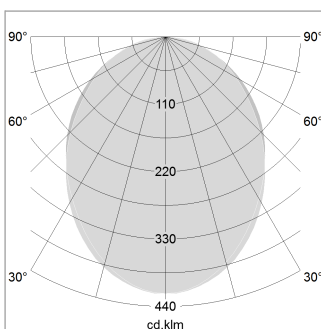

beledi XS

Article number: 70670823

LIGHT TECHNOLOGY

LED	SMD linear
Light colour	840
Luminous flux	9000 lm
System power	69.5 W
Luminaire Efficiency	129 lm/W
Reflector	SoftBeam

LUMINAIRE

Weight	3.2 kg
Protection rating . class	IP 40 . I
Luminaire colour	black

OPTIONAL

Mounting Accessories

Light band with LED, rated life of the LED L80/B50 > 50000 h, colour rendering index CRI > 80, reflector with homogeneous light distribution pattern, lens optics made of PMMA, luminaire insert sheet steel, powder-coated, black

1.0 m	2.24 2.10	3735.0
2.0 m	4.48 4.20	934.0
3.0 m	6.72 6.30	415.0
4.0 m	8.96 8.40	233.0
5.0 m	11.20 10.50	149.0
	Ø (m)	E0(0°)(lx)