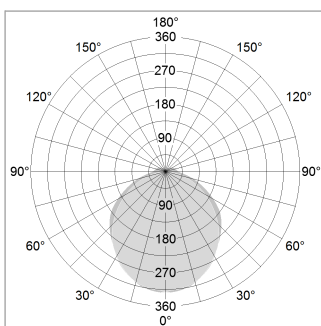

### LIGHT TECHNOLOGY

LED	SMD linear
Light colour	830
Luminous flux	9000 lm
System power	73.5 W
Luminaire Efficiency	122 lm/W
Reflector	SoftBeam+

### LUMINAIRE

Weight	3.2 kg
Protection rating . class	IP 40 . I
Luminaire colour	white

Length (m)	Beam Diameter (m)	Beam Area (m²)	Beam Diameter (m)	Beam Area (m²)
1.0 m	3.13	2.60	2576.0	
2.0 m	6.26	5.20	644.0	
3.0 m	9.39	7.80	286.0	
4.0 m	12.52	10.40	161.0	
5.0 m	15.65	13.00	103.0	

Ø (m) E0(0°)(lx)