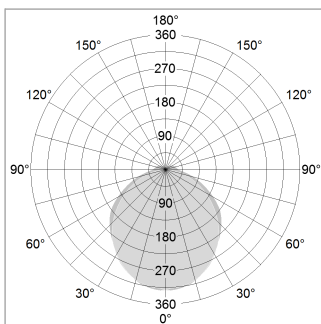

### LIGHT TECHNOLOGY

LED	SMD linear
Light colour	830
Luminous flux	4000 lm
System power	30 W
Luminaire Efficiency	133 lm/W
Reflector	SoftBeam+

### LUMINAIRE

Weight	3.2 kg
Protection rating . class	IP 40 . I
Luminaire colour	white

Height (m)	Beam Diameter (m)	Beam Area (m²)	Beam Length (m)
1.0	3.13	2.60	1288.0
2.0	6.26	5.20	322.0
3.0	9.39	7.80	143.0
4.0	12.52	10.40	81.0
5.0	15.65	13.00	52.0

Ø (m) E0(0°)(lx)