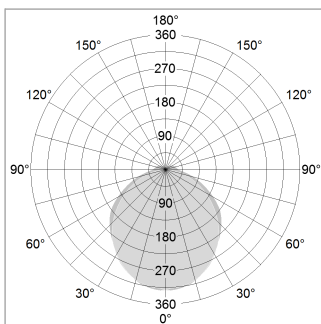

beledi XS

Article number: 70680213

LIGHT TECHNOLOGY

LED	SMD linear
Light colour	840
Luminous flux	3200 lm
System power	22.5 W
Luminaire Efficiency	142 lm/W
Reflector	SoftBeam+

LUMINAIRE

Weight	3.2 kg
Protection rating . class	IP 40 . I
Luminaire colour	white

OPTIONAL

Mounting Accessories

Light band with LED, rated life of the LED L80/B50 > 50000 h, colour rendering index CRI > 80, reflector with homogeneous light distribution pattern, lens optics made of PMMA, luminaire insert sheet steel, powder-coated, white

Length (m)	Beam Diameter (m)	Beam Area (m²)	Beam Area (ft²)
1.0	3.13	2.60	1031.0
2.0	6.26	5.20	258.0
3.0	9.39	7.80	115.0
4.0	12.52	10.40	64.0
5.0	15.65	13.00	41.0

Ø (m) E0(0°)(lx)