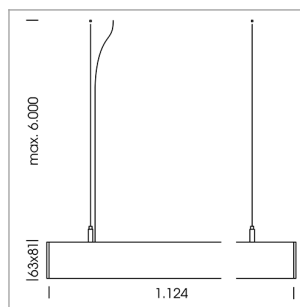

beledi XS

Article number: 70680215

LIGHT TECHNOLOGY

LED	SMD linear
Light colour	840
Luminous flux	4000 lm
System power	28.5 W
Luminaire Efficiency	140 lm/W
Reflector	SoftBeam+

LUMINAIRE

Weight	3.2 kg
Protection rating . class	IP 40 . I
Luminaire colour	white

OPTIONAL

Mounting Accessories

Light band with LED, rated life of the LED L80/B50 > 50000 h, colour rendering index CRI > 80, reflector with homogeneous light distribution pattern, lens optics made of PMMA, luminaire insert sheet steel, powder-coated, white

Height (m)	Beam Diameter (m)	Beam Area (m²)	Beam Length (m)
1.0	3.13	2.60	1288.0
2.0	6.26	5.20	322.0
3.0	9.39	7.80	143.0
4.0	12.52	10.40	81.0
5.0	15.65	13.00	52.0

Ø (m) E0(0°)(lx)