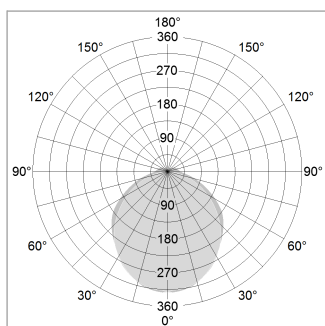

beledi XS

Article number: 70680215

LIGHT TECHNOLOGY

LED	SMD linear
Light colour	840
Luminous flux	4000 lm
System power	28.5 W
Luminaire Efficiency	140 lm/W
Reflector	SoftBeam+

LUMINAIRE

Weight	3.2 kg
Protection rating . class	IP 40 . I
Luminaire colour	white

OPTIONAL

Mounting Accessories

Light band with LED, rated life of the LED L80/B50 > 50000 h, colour rendering index CRI > 80, reflector with homogeneous light distribution pattern, lens optics made of PMMA, luminaire insert sheet steel, powder-coated, white

Height (m)	Beam Diameter (m)	Beam Area (m²)	Beam Length (m)
1.0	3.13	2.60	1288.0
2.0	6.26	5.20	322.0
3.0	9.39	7.80	143.0
4.0	12.52	10.40	81.0
5.0	15.65	13.00	52.0

Ø (m) E0(0°)(lx)