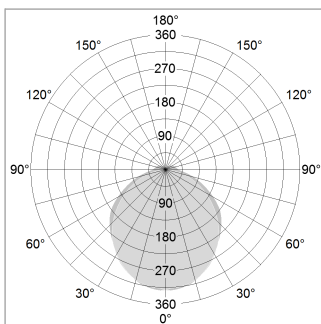

beledi XS

Article number: 70680218

LIGHT TECHNOLOGY

LED	SMD linear
Light colour	840
Luminous flux	4800 lm
System power	33.5 W
Luminaire Efficiency	143 lm/W
Reflector	SoftBeam+

LUMINAIRE

Weight	3.2 kg
Protection rating . class	IP 40 . I
Luminaire colour	white

OPTIONAL

Mounting Accessories

Light band with LED, rated life of the LED L80/B50 > 50000 h, colour rendering index CRI > 80, reflector with homogeneous light distribution pattern, lens optics made of PMMA, luminaire insert sheet steel, powder-coated, white

1.0 m	3.13 2.60	1546.0
2.0 m	6.26 5.20	386.0
3.0 m	9.39 7.80	172.0
4.0 m	12.52 10.40	97.0
5.0 m	15.65 13.00	62.0
	Ø (m)	E0(0°)(lx)