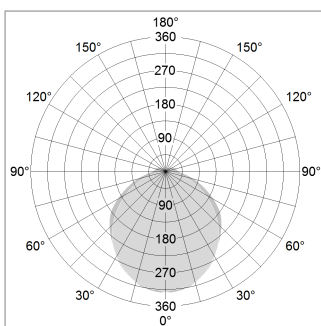

### LIGHT TECHNOLOGY

LED	SMD linear
Light colour	840
Luminous flux	4800 lm
System power	33.5 W
Luminaire Efficiency	143 lm/W
Reflector	SoftBeam+

### LUMINAIRE

Weight	3.2 kg
Protection rating . class	IP 40 . I
Luminaire colour	white

1.0 m	3.13 2.60	1546.0
2.0 m	6.26 5.20	386.0
3.0 m	9.39 7.80	172.0
4.0 m	12.52 10.40	97.0
5.0 m	15.65 13.00	62.0
	Ø (m)	E0(0°)(lx)