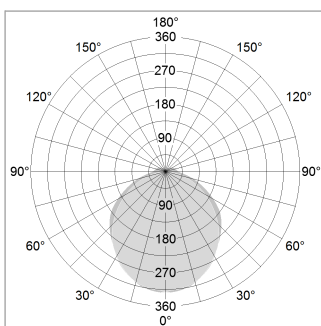

beledi XS

Article number: 70680221

LIGHT TECHNOLOGY

LED	SMD linear
Light colour	840
Luminous flux	6000 lm
System power	43 W
Luminaire Efficiency	140 lm/W
Reflector	SoftBeam+

LUMINAIRE

Weight	3.2 kg
Protection rating . class	IP 40 . I
Luminaire colour	white

OPTIONAL

Mounting Accessories

Light band with LED, rated life of the LED L80/B50 > 50000 h, colour rendering index CRI > 80, reflector with homogeneous light distribution pattern, lens optics made of PMMA, luminaire insert sheet steel, powder-coated, white

1.0 m	3.13 2.60	1932.0
2.0 m	6.26 5.20	483.0
3.0 m	9.39 7.80	215.0
4.0 m	12.52 10.40	121.0
5.0 m	15.65 13.00	77.0
	Ø (m)	E0(0°)(lx)