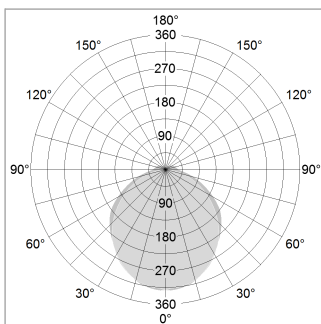

beledi XS

Article number: 70680402

LIGHT TECHNOLOGY

LED	SMD linear
Light colour	830
Luminous flux	4000 lm
System power	30 W
Luminaire Efficiency	133 lm/W
Reflector	SoftBeam+

LUMINAIRE

Weight	3.2 kg
Protection rating . class	IP 40 . I
Luminaire colour	silver

OPCJA

Mounting Accessories

Light band with LED, rated life of the LED L80/B50 > 50000 h, colour rendering index CRI > 80, reflector with homogeneous light distribution pattern, lens optics made of PMMA, luminaire insert sheet steel, powder-coated, silver

1.0 m	3.13 2.60	1288.0
2.0 m	6.26 5.20	322.0
3.0 m	9.39 7.80	143.0
4.0 m	12.52 10.40	81.0
5.0 m	15.65 13.00	52.0
	Ø (m)	E0(0°)(lx)