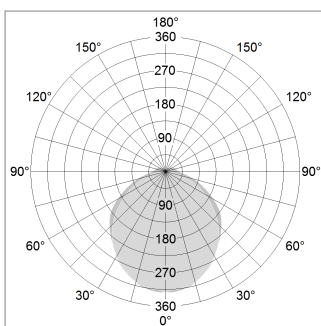

### LIGHT TECHNOLOGY

LED	SMD linear
Light colour	830
Luminous flux	4000 lm
System power	30 W
Luminaire Efficiency	133 lm/W
Reflector	SoftBeam+

### LUMINAIRE

Weight	3.2 kg
Protection rating . class	IP 40 . I
Luminaire colour	silver

1.0 m	3.13 2.60	1288.0
2.0 m	6.26 5.20	322.0
3.0 m	9.39 7.80	143.0
4.0 m	12.52 10.40	81.0
5.0 m	15.65 13.00	52.0
	Ø (m)	E0(0°)(lx)