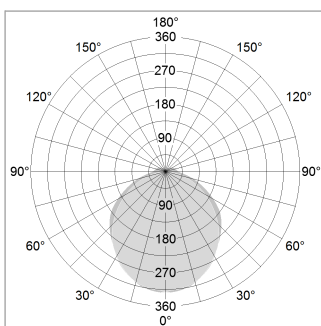

beledi XS

Article number: 70680406

LIGHT TECHNOLOGY

LED	SMD linear
Light colour	830
Luminous flux	4800 lm
System power	35 W
Luminaire Efficiency	137 lm/W
Reflector	SoftBeam+

LUMINAIRE

Weight	3.2 kg
Protection rating . class	IP 40 . I
Luminaire colour	silver

OPTIONAL

Mounting Accessories

Light band with LED, rated life of the LED L80/B50 > 50000 h, colour rendering index CRI > 80, reflector with homogeneous light distribution pattern, lens optics made of PMMA, luminaire insert sheet steel, powder-coated, silver

Height (m)	Beam Diameter (m)	Beam Area (m²)	Beam Length (m)
1.0	3.13	2.60	1546.0
2.0	6.26	5.20	386.0
3.0	9.39	7.80	172.0
4.0	12.52	10.40	97.0
5.0	15.65	13.00	62.0

Ø (m) E0(0°)(lx)