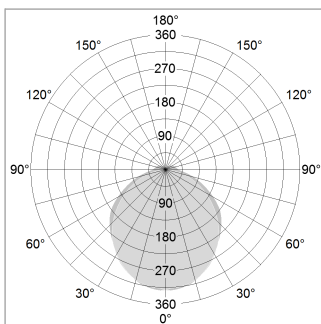

beledi XS

Article number: 70680410

LIGHT TECHNOLOGY

LED	SMD linear
Light colour	830
Luminous flux	9000 lm
System power	73.5 W
Luminaire Efficiency	122 lm/W
Reflector	SoftBeam+

LUMINAIRE

Weight	3.2 kg
Protection rating . class	IP 40 . I
Luminaire colour	silver

OPTIONAL

Mounting Accessories

Light band with LED, rated life of the LED L80/B50 > 50000 h, colour rendering index CRI > 80, reflector with homogeneous light distribution pattern, lens optics made of PMMA, luminaire insert sheet steel, powder-coated, silver

Height (m)	Beam Diameter (m)	Beam Area (m²)	Beam Diameter (m)	Beam Area (m²)
1.0	3.13	2.60	2576.0	
2.0	6.26	5.20	644.0	
3.0	9.39	7.80	286.0	
4.0	12.52	10.40	161.0	
5.0	15.65	13.00	103.0	

Ø (m) E0(0°)(lx)