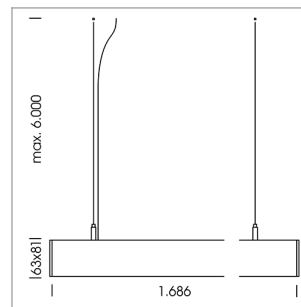

beledi XS

Article number: 70680410

LIGHT TECHNOLOGY

LED	SMD linear
Light colour	830
Luminous flux	9000 lm
System power	73.5 W
Luminaire Efficiency	122 lm/W
Reflector	SoftBeam+

LUMINAIRE

Weight	3.2 kg
Protection rating . class	IP 40 . I
Luminaire colour	silver

OPTIONAL

Mounting Accessories

Light band with LED, rated life of the LED L80/B50 > 50000 h, colour rendering index CRI > 80, reflector with homogeneous light distribution pattern, lens optics made of PMMA, luminaire insert sheet steel, powder-coated, silver

Height (m)	Beam Diameter (m)	Beam Area (m²)	Beam Diameter (m)	Beam Area (m²)
1.0	3.13	2.60	2576.0	
2.0	6.26	5.20	644.0	
3.0	9.39	7.80	286.0	
4.0	12.52	10.40	161.0	
5.0	15.65	13.00	103.0	

Ø (m) E0(0°)(lx)