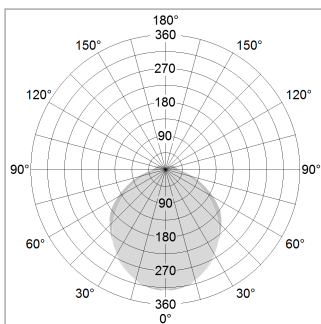

beledi XS

Article number: 70680411

LIGHT TECHNOLOGY

LED	SMD linear
Light colour	830
Luminous flux	9000 lm
System power	73.5 W
Luminaire Efficiency	122 lm/W
Reflector	SoftBeam+

LUMINAIRE

Weight	3.2 kg
Protection rating . class	IP 40 . I
Luminaire colour	silver

OPTIONAL

Mounting Accessories

Light band with LED, rated life of the LED L80/B50 > 50000 h, colour rendering index CRI > 80, reflector with homogeneous light distribution pattern, lens optics made of PMMA, luminaire insert sheet steel, powder-coated, silver

Height (m)	Beam Diameter (m)	Beam Area (m²)	Beam Diameter (m)	Beam Area (m²)
1.0	0.36	0.41	0.36	0.41
2.0	0.72	1.63	0.72	1.63
3.0	1.08	3.59	1.08	3.59
4.0	1.44	6.26	1.44	6.26
5.0	1.80	9.39	1.80	9.39

Ø (m) E0(0°)(lx)