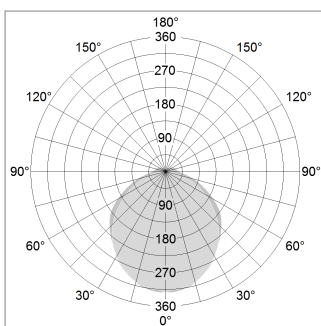

### LIGHT TECHNOLOGY

LED	SMD linear
Light colour	830
Luminous flux	4800 lm
System power	35 W
Luminaire Efficiency	137 lm/W
Reflector	SoftBeam+

### LUMINAIRE

Weight	3.2 kg
Protection rating . class	IP 40 . I
Luminaire colour	silver

1.0 m	3.13 2.60	1546.0
2.0 m	6.26 5.20	386.0
3.0 m	9.39 7.80	172.0
4.0 m	12.52 10.40	97.0
5.0 m	15.65 13.00	62.0
	Ø (m)	E0(0°)(lx)