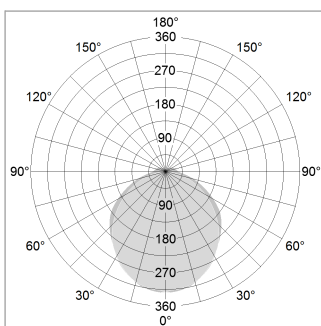

beledi XS

Article number: 70680421

LIGHT TECHNOLOGY

LED	SMD linear
Light colour	830
Luminous flux	6000 lm
System power	44.5 W
Luminaire Efficiency	135 lm/W
Reflector	SoftBeam+

LUMINAIRE

Weight	3.2 kg
Protection rating . class	IP 40 . I
Luminaire colour	silver

OPTIONAL

Mounting Accessories

Light band with LED, rated life of the LED L80/B50 > 50000 h, colour rendering index CRI > 80, reflector with homogeneous light distribution pattern, lens optics made of PMMA, luminaire insert sheet steel, powder-coated, silver

Distance (m)	Beam Diameter (m)	Beam Area (m²)	Beam Diameter (m)	Beam Area (m²)
1.0 m	0.36	0.40	1.93	3.72
2.0 m	0.72	1.61	3.86	14.88
3.0 m	1.08	3.61	5.79	33.21
4.0 m	1.44	6.41	7.72	59.52
5.0 m	1.80	10.81	9.65	92.83

Ø (m) E0(0°)(lx)