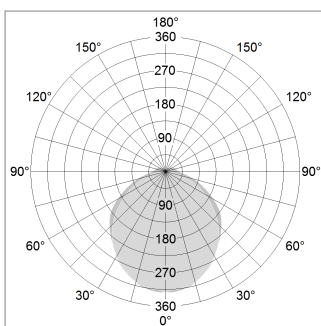

### LIGHT TECHNOLOGY

LED	SMD linear
Light colour	830
Luminous flux	9000 lm
System power	73.5 W
Luminaire Efficiency	122 lm/W
Reflector	SoftBeam+

### LUMINAIRE

Weight	3.2 kg
Protection rating . class	IP 40 . I
Luminaire colour	silver

Height (m)	Beam Diameter (m)	Beam Area (m²)	Beam Area (ft²)
1.0	0.36	3.13	2.60
2.0	0.72	6.26	5.20
3.0	1.08	9.39	7.80
4.0	1.44	12.52	10.40
5.0	1.80	15.65	13.00

Ø (m) E0(0°)(lx)