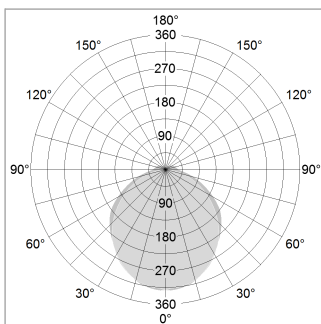

beledi XS

Article number: 70680500

LIGHT TECHNOLOGY

LED	SMD linear
Light colour	840
Luminous flux	3200 lm
System power	22.5 W
Luminaire Efficiency	142 lm/W
Reflector	SoftBeam+

LUMINAIRE

Weight	3.2 kg
Protection rating . class	IP 40 . I
Luminaire colour	silver

OPTIONAL

Mounting Accessories

Light band with LED, rated life of the LED L80/B50 > 50000 h, colour rendering index CRI > 80, reflector with homogeneous light distribution pattern, lens optics made of PMMA, luminaire insert sheet steel, powder-coated, silver

Length (m)	Beam Diameter (m)	Beam Diameter (m)	Beam Diameter (m)
1.0 m	3.13	2.60	1031.0
2.0 m	6.26	5.20	258.0
3.0 m	9.39	7.80	115.0
4.0 m	12.52	10.40	64.0
5.0 m	15.65	13.00	41.0

Ø (m) E0(0°)(lx)