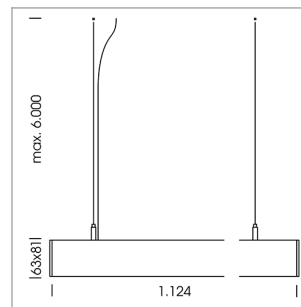

beledi XS

Article number: 70680500

LIGHT TECHNOLOGY

LED	SMD linear
Light colour	840
Luminous flux	3200 lm
System power	22.5 W
Luminaire Efficiency	142 lm/W
Reflector	SoftBeam+

LUMINAIRE

Weight	3.2 kg
Protection rating . class	IP 40 . I
Luminaire colour	silver

OPTIONAL

Mounting Accessories

Light band with LED, rated life of the LED L80/B50 > 50000 h, colour rendering index CRI > 80, reflector with homogeneous light distribution pattern, lens optics made of PMMA, luminaire insert sheet steel, powder-coated, silver

Length (m)	Beam Diameter (m)	Beam Diameter (m)	Beam Diameter (m)
1.0 m	3.13	2.60	1031.0
2.0 m	6.26	5.20	258.0
3.0 m	9.39	7.80	115.0
4.0 m	12.52	10.40	64.0
5.0 m	15.65	13.00	41.0

Ø (m) E0(0°)(lx)