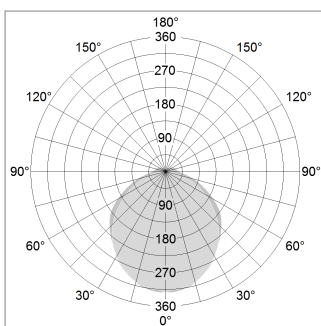

beledi XS

Article number: 70680502

LIGHT TECHNOLOGY

LED	SMD linear
Light colour	840
Luminous flux	4000 lm
System power	28.5 W
Luminaire Efficiency	140 lm/W
Reflector	SoftBeam+

LUMINAIRE

Weight	3.2 kg
Protection rating . class	IP 40 . I
Luminaire colour	silver

OPTIONAL

Mounting Accessories

Light band with LED, rated life of the LED L80/B50 > 50000 h, colour rendering index CRI > 80, reflector with homogeneous light distribution pattern, lens optics made of PMMA, luminaire insert sheet steel, powder-coated, silver

1.0 m	3.13 2.60	1288.0
2.0 m	6.26 5.20	322.0
3.0 m	9.39 7.80	143.0
4.0 m	12.52 10.40	81.0
5.0 m	15.65 13.00	52.0
	Ø (m)	E0(0°)(lx)