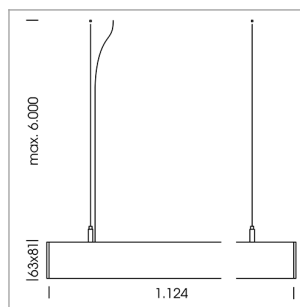

beledi XS

Article number: 70680503

LIGHT TECHNOLOGY

LED	SMD linear
Light colour	840
Luminous flux	4000 lm
System power	28.5 W
Luminaire Efficiency	140 lm/W
Reflector	SoftBeam+

LUMINAIRE

Weight	3.2 kg
Protection rating . class	IP 40 . I
Luminaire colour	silver

OPTIONAL

Mounting Accessories

Light band with LED, rated life of the LED L80/B50 > 50000 h, colour rendering index CRI > 80, reflector with homogeneous light distribution pattern, lens optics made of PMMA, luminaire insert sheet steel, powder-coated, silver

Ø (m)	E0(0°)(lx)
1.0 m	3.13 2.60 1288.0
2.0 m	6.26 5.20 322.0
3.0 m	9.39 7.80 143.0
4.0 m	12.52 10.40 81.0
5.0 m	15.65 13.00 52.0