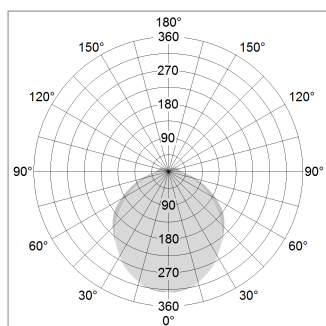

beledi XS

Article number: 70680503

LIGHT TECHNOLOGY

LED	SMD linear
Light colour	840
Luminous flux	4000 lm
System power	28.5 W
Luminaire Efficiency	140 lm/W
Reflector	SoftBeam+

LUMINAIRE

Weight	3.2 kg
Protection rating . class	IP 40 . I
Luminaire colour	silver

OPTIONAL

Mounting Accessories

Light band with LED, rated life of the LED L80/B50 > 50000 h, colour rendering index CRI > 80, reflector with homogeneous light distribution pattern, lens optics made of PMMA, luminaire insert sheet steel, powder-coated, silver

Ø (m)	E0(0°)(lx)
1.0 m	3.13 2.60 1288.0
2.0 m	6.26 5.20 322.0
3.0 m	9.39 7.80 143.0
4.0 m	12.52 10.40 81.0
5.0 m	15.65 13.00 52.0