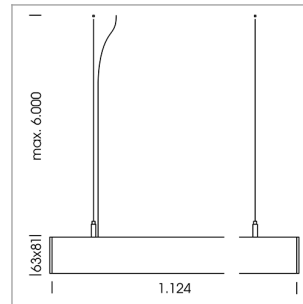

beledi XS

Article number: 70680504

LIGHT TECHNOLOGY

LED	SMD linear
Light colour	840
Luminous flux	6000 lm
System power	47 W
Luminaire Efficiency	128 lm/W
Reflector	SoftBeam+

LUMINAIRE

Weight	3.2 kg
Protection rating . class	IP 40 . I
Luminaire colour	silver

OPTIONAL

Mounting Accessories

Light band with LED, rated life of the LED L80/B50 > 50000 h, colour rendering index CRI > 80, reflector with homogeneous light distribution pattern, lens optics made of PMMA, luminaire insert sheet steel, powder-coated, silver

driver unit: 220-240 V~ / 50-60 Hz, max. 24 luminaires per circuit (B16A fuse)

Note: All data are typical values. System features may change with product improvements due to technical advances. Errors excepted.