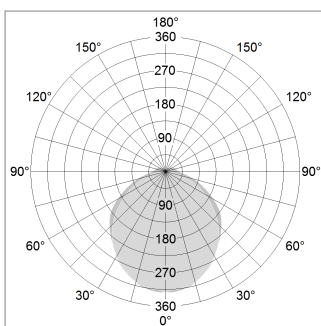

beledi XS

Article number: 70680505

LIGHT TECHNOLOGY

LED	SMD linear
Light colour	840
Luminous flux	6000 lm
System power	47 W
Luminaire Efficiency	128 lm/W
Reflector	SoftBeam+

LUMINAIRE

Weight	3.2 kg
Protection rating . class	IP 40 . I
Luminaire colour	silver

OPTIONAL

Mounting Accessories

Light band with LED, rated life of the LED L80/B50 > 50000 h, colour rendering index CRI > 80, reflector with homogeneous light distribution pattern, lens optics made of PMMA, luminaire insert sheet steel, powder-coated, silver

Distance (m)	Beam Diameter (m)	Beam Area (m²)	Beam Area (ft²)
1.0 m	0.36	3.13	2.60
2.0 m	0.72	6.26	5.20
3.0 m	1.08	9.39	7.80
4.0 m	1.44	12.52	10.40
5.0 m	1.80	15.65	13.00

Ø (m) E0(0°)(lx)