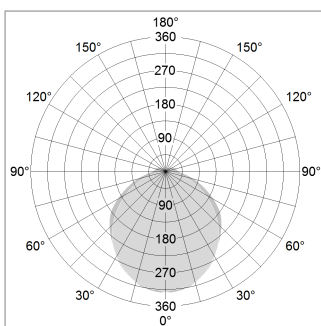

beledi XS

Article number: 70680508

LIGHT TECHNOLOGY

LED	SMD linear
Light colour	840
Luminous flux	6000 lm
System power	43 W
Luminaire Efficiency	140 lm/W
Reflector	SoftBeam+

LUMINAIRE

Weight	3.2 kg
Protection rating . class	IP 40 . I
Luminaire colour	silver

OPTIONAL

Mounting Accessories

Light band with LED, rated life of the LED L80/B50 > 50000 h, colour rendering index CRI > 80, reflector with homogeneous light distribution pattern, lens optics made of PMMA, luminaire insert sheet steel, powder-coated, silver

Length (m)	Beam Diameter (m)	Beam Area (m²)	Beam Area (ft²)
1.0	3.13	2.60	1932.0
2.0	6.26	5.20	483.0
3.0	9.39	7.80	215.0
4.0	12.52	10.40	121.0
5.0	15.65	13.00	77.0

Ø (m) E0(0°)(lx)