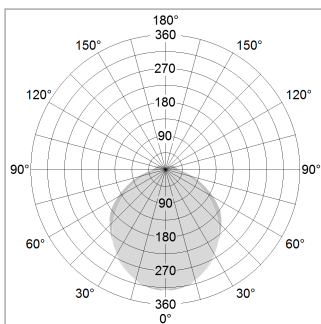

beledi XS

Article number: 70680510

LIGHT TECHNOLOGY

LED	SMD linear
Light colour	840
Luminous flux	9000 lm
System power	69.5 W
Luminaire Efficiency	129 lm/W
Reflector	SoftBeam+

LUMINAIRE

Weight	3.2 kg
Protection rating . class	IP 40 . I
Luminaire colour	silver

OPCJA

Mounting Accessories

Light band with LED, rated life of the LED L80/B50 > 50000 h, colour rendering index CRI > 80, reflector with homogeneous light distribution pattern, lens optics made of PMMA, luminaire insert sheet steel, powder-coated, silver

Height (m)	Beam Diameter (m)	Beam Area (m²)	Beam Area (ft²)
1.0	0.36	0.41	0.44
2.0	0.72	1.63	1.75
3.0	1.08	3.63	3.91
4.0	1.44	6.48	7.01
5.0	1.80	10.80	11.64

Ø (m) E0(0°)(lx)