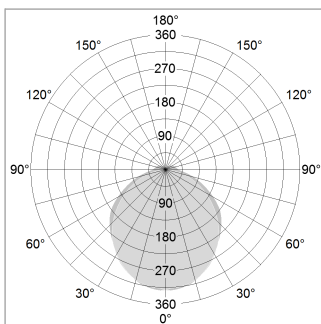

beledi XS

Article number: 70680511

LIGHT TECHNOLOGY

LED	SMD linear
Light colour	840
Luminous flux	9000 lm
System power	69.5 W
Luminaire Efficiency	129 lm/W
Reflector	SoftBeam+

LUMINAIRE

Weight	3.2 kg
Protection rating . class	IP 40 . I
Luminaire colour	silver

OPTIONAL

Mounting Accessories

Light band with LED, rated life of the LED L80/B50 > 50000 h, colour rendering index CRI > 80, reflector with homogeneous light distribution pattern, lens optics made of PMMA, luminaire insert sheet steel, powder-coated, silver

1.0 m	3.13 2.60	2899.0
2.0 m	6.26 5.20	725.0
3.0 m	9.39 7.80	322.0
4.0 m	12.52 10.40	181.0
5.0 m	15.65 13.00	116.0
	Ø (m)	E0(0°)(lx)