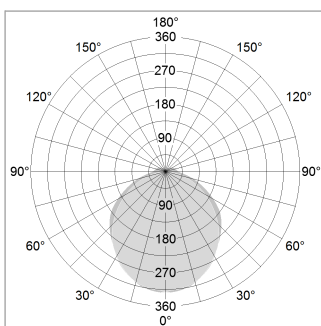

beledi XS

Article number: 70680514

LIGHT TECHNOLOGY

LED	SMD linear
Light colour	840
Luminous flux	4000 lm
System power	28.5 W
Luminaire Efficiency	140 lm/W
Reflector	SoftBeam+

LUMINAIRE

Weight	3.2 kg
Protection rating . class	IP 40 . I
Luminaire colour	silver

OPCJA

Mounting Accessories

Light band with LED, rated life of the LED L80/B50 > 50000 h, colour rendering index CRI > 80, reflector with homogeneous light distribution pattern, lens optics made of PMMA, luminaire insert sheet steel, powder-coated, silver

1.0 m	3.13 2.60	1288.0
2.0 m	6.26 5.20	322.0
3.0 m	9.39 7.80	143.0
4.0 m	12.52 10.40	81.0
5.0 m	15.65 13.00	52.0
	Ø (m)	E0(0°)(lx)