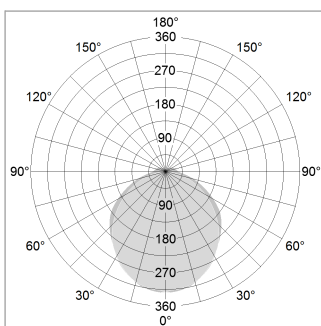

beledi XS

Article number: 70680517

LIGHT TECHNOLOGY

LED	SMD linear
Light colour	840
Luminous flux	6000 lm
System power	47 W
Luminaire Efficiency	128 lm/W
Reflector	SoftBeam+

LUMINAIRE

Weight	3.2 kg
Protection rating . class	IP 40 . I
Luminaire colour	silver

OPTIONAL

Mounting Accessories

Light band with LED, rated life of the LED L80/B50 > 50000 h, colour rendering index CRI > 80, reflector with homogeneous light distribution pattern, lens optics made of PMMA, luminaire insert sheet steel, powder-coated, silver

Distance (m)	Beam Diameter (m)	Beam Area (m²)	Beam Diameter (m)	Beam Area (m²)
1.0 m	0.36	0.407	3.13	1932.0
2.0 m	0.72	1.628	6.26	483.0
3.0 m	1.08	3.629	9.39	215.0
4.0 m	1.44	6.544	12.52	121.0
5.0 m	1.80	10.273	15.65	77.0

Ø (m) E0(0°)(lx)