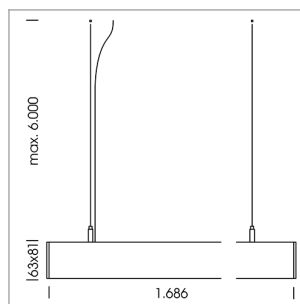

beledi XS

Article number: 70680519

LIGHT TECHNOLOGY

LED	SMD linear
Light colour	840
Luminous flux	4800 lm
System power	33.5 W
Luminaire Efficiency	143 lm/W
Reflector	SoftBeam+

LUMINAIRE

Weight	3.2 kg
Protection rating . class	IP 40 . I
Luminaire colour	silver

OPTIONAL

Mounting Accessories

Light band with LED, rated life of the LED L80/B50 > 50000 h, colour rendering index CRI > 80, reflector with homogeneous light distribution pattern, lens optics made of PMMA, luminaire insert sheet steel, powder-coated, silver

Distance (m)	Beam Diameter (m)	Beam Area (m²)
1.0 m	3.13	2.60
2.0 m	6.26	5.20
3.0 m	9.39	7.80
4.0 m	12.52	10.40
5.0 m	15.65	13.00

Ø (m) E0(0°)(lx)