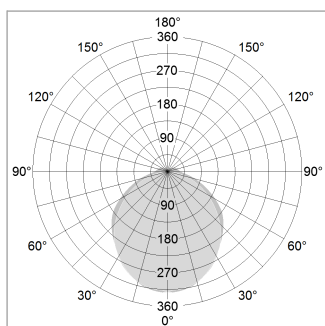

beledi XS

Article number: 70680519

LIGHT TECHNOLOGY

LED	SMD linear
Light colour	840
Luminous flux	4800 lm
System power	33.5 W
Luminaire Efficiency	143 lm/W
Reflector	SoftBeam+

LUMINAIRE

Weight	3.2 kg
Protection rating . class	IP 40 . I
Luminaire colour	silver

OPTIONAL

Mounting Accessories

Light band with LED, rated life of the LED L80/B50 > 50000 h, colour rendering index CRI > 80, reflector with homogeneous light distribution pattern, lens optics made of PMMA, luminaire insert sheet steel, powder-coated, silver

Distance (m)	Beam Diameter (m)	Beam Area (m²)
1.0 m	3.13	2.60
2.0 m	6.26	5.20
3.0 m	9.39	7.80
4.0 m	12.52	10.40
5.0 m	15.65	13.00

Ø (m) E0(0°)(lx)