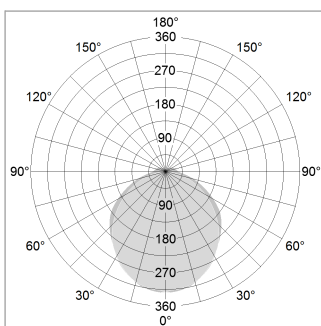

### LIGHT TECHNOLOGY

LED	SMD linear
Light colour	840
Luminous flux	6000 lm
System power	43 W
Luminaire Efficiency	140 lm/W
Reflector	SoftBeam+

### LUMINAIRE

Weight	3.2 kg
Protection rating . class	IP 40 . I
Luminaire colour	silver

Length (m)	Beam Diameter (m)	Beam Diameter (m)	Beam Diameter (m)
1.0 m	3.13	2.60	1932.0
2.0 m	6.26	5.20	483.0
3.0 m	9.39	7.80	215.0
4.0 m	12.52	10.40	121.0
5.0 m	15.65	13.00	77.0

Ø (m) E0(0°)(lx)