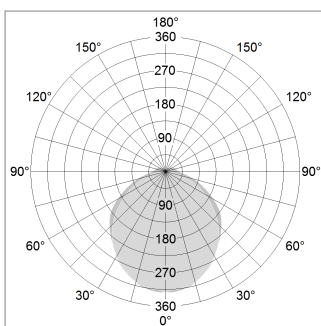

beledi XS

Article number: 70680521

LIGHT TECHNOLOGY

LED	SMD linear
Light colour	840
Luminous flux	6000 lm
System power	43 W
Luminaire Efficiency	140 lm/W
Reflector	SoftBeam+

LUMINAIRE

Weight	3.2 kg
Protection rating . class	IP 40 . I
Luminaire colour	silver

OPTIONAL

Mounting Accessories

Light band with LED, rated life of the LED L80/B50 > 50000 h, colour rendering index CRI > 80, reflector with homogeneous light distribution pattern, lens optics made of PMMA, luminaire insert sheet steel, powder-coated, silver

1.0 m	3.13 2.60	1932.0
2.0 m	6.26 5.20	483.0
3.0 m	9.39 7.80	215.0
4.0 m	12.52 10.40	121.0
5.0 m	15.65 13.00	77.0
	Ø (m)	E0(0°)(lx)