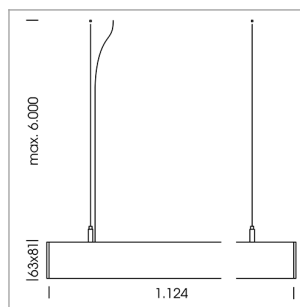

beledi XS

Article number: 70680704

LIGHT TECHNOLOGY

LED	SMD linear
Light colour	830
Luminous flux	6000 lm
System power	49 W
Luminaire Efficiency	122 lm/W
Reflector	SoftBeam+

LUMINAIRE

Weight	3.2 kg
Protection rating . class	IP 40 . I
Luminaire colour	black

OPTIONAL

Mounting Accessories

Light band with LED, rated life of the LED L80/B50 > 50000 h, colour rendering index CRI > 80, reflector with homogeneous light distribution pattern, lens optics made of PMMA, luminaire insert sheet steel, powder-coated, black