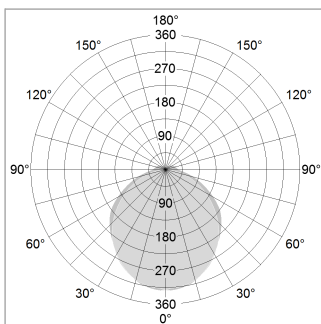

beledi XS

Article number: 70680720

LIGHT TECHNOLOGY

LED	SMD linear
Light colour	830
Luminous flux	6000 lm
System power	44.5 W
Luminaire Efficiency	135 lm/W
Reflector	SoftBeam+

LUMINAIRE

Weight	3.2 kg
Protection rating . class	IP 40 . I
Luminaire colour	black

OPTIONAL

Mounting Accessories

Light band with LED, rated life of the LED L80/B50 > 50000 h, colour rendering index CRI > 80, reflector with homogeneous light distribution pattern, lens optics made of PMMA, luminaire insert sheet steel, powder-coated, black

Length (m)	Beam Diameter (m)	Beam Diameter (m)	Beam Diameter (m)
1.0 m	3.13	2.60	1932.0
2.0 m	6.26	5.20	483.0
3.0 m	9.39	7.80	215.0
4.0 m	12.52	10.40	121.0
5.0 m	15.65	13.00	77.0

Ø (m) E0(0°)(lx)