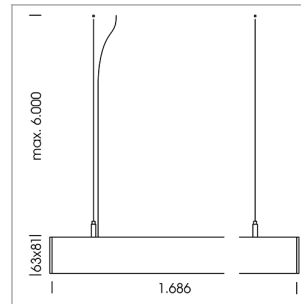

beledi XS

Article number: 70680720

LIGHT TECHNOLOGY

LED	SMD linear
Light colour	830
Luminous flux	6000 lm
System power	44.5 W
Luminaire Efficiency	135 lm/W
Reflector	SoftBeam+

LUMINAIRE

Weight	3.2 kg
Protection rating . class	IP 40 . I
Luminaire colour	black

OPTIONAL

Mounting Accessories

Light band with LED, rated life of the LED L80/B50 > 50000 h, colour rendering index CRI > 80, reflector with homogeneous light distribution pattern, lens optics made of PMMA, luminaire insert sheet steel, powder-coated, black

Length (m)	Beam Diameter (m)	Beam Diameter (m)	Beam Diameter (m)
1.0 m	3.13	2.60	1932.0
2.0 m	6.26	5.20	483.0
3.0 m	9.39	7.80	215.0
4.0 m	12.52	10.40	121.0
5.0 m	15.65	13.00	77.0

Ø (m) E0(0°)(lx)