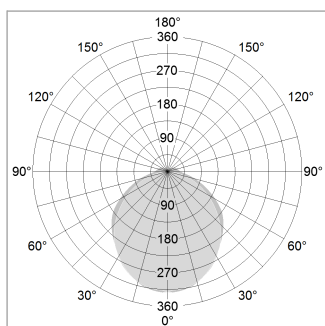

beledi XS

Article number: 70680722

LIGHT TECHNOLOGY

LED	SMD linear
Light colour	830
Luminous flux	9000 lm
System power	73.5 W
Luminaire Efficiency	122 lm/W
Reflector	SoftBeam+

LUMINAIRE

Weight	3.2 kg
Protection rating . class	IP 40 . I
Luminaire colour	black

OPTIONAL

Mounting Accessories

Light band with LED, rated life of the LED L80/B50 > 50000 h, colour rendering index CRI > 80, reflector with homogeneous light distribution pattern, lens optics made of PMMA, luminaire insert sheet steel, powder-coated, black

Height (m)	Beam Diameter (m)	Beam Area (m²)	Beam Diameter (m)	Beam Area (m²)
1.0 m	3.13	2.60	2576.0	
2.0 m	6.26	5.20	644.0	
3.0 m	9.39	7.80	286.0	
4.0 m	12.52	10.40	161.0	
5.0 m	15.65	13.00	103.0	

Ø (m) E0(0°)(lx)