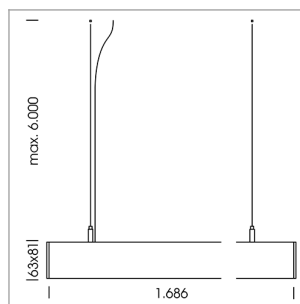

beledi XS

Article number: 70680722

LIGHT TECHNOLOGY

LED	SMD linear
Light colour	830
Luminous flux	9000 lm
System power	73.5 W
Luminaire Efficiency	122 lm/W
Reflector	SoftBeam+

LUMINAIRE

Weight	3.2 kg
Protection rating . class	IP 40 . I
Luminaire colour	black

OPTIONAL

Mounting Accessories

Light band with LED, rated life of the LED L80/B50 > 50000 h, colour rendering index CRI > 80, reflector with homogeneous light distribution pattern, lens optics made of PMMA, luminaire insert sheet steel, powder-coated, black

Height (m)	Beam Diameter (m)	Beam Area (m²)	Beam Diameter (m)	Beam Area (m²)
1.0 m	3.13	2.60	2576.0	
2.0 m	6.26	5.20	644.0	
3.0 m	9.39	7.80	286.0	
4.0 m	12.52	10.40	161.0	
5.0 m	15.65	13.00	103.0	

Ø (m) E0(0°)(lx)