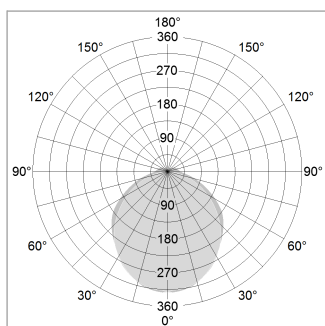

beledi XS

Article number: 70680803

LIGHT TECHNOLOGY

LED	SMD linear
Light colour	840
Luminous flux	4000 lm
System power	28.5 W
Luminaire Efficiency	140 lm/W
Reflector	SoftBeam+

LUMINAIRE

Weight	3.2 kg
Protection rating . class	IP 40 . I
Luminaire colour	black

OPTIONAL

Mounting Accessories

Light band with LED, rated life of the LED L80/B50 > 50000 h, colour rendering index CRI > 80, reflector with homogeneous light distribution pattern, lens optics made of PMMA, luminaire insert sheet steel, powder-coated, black

Length (m)	Beam Diameter (m)	Beam Area (m²)	Beam Area (ft²)
1.0	3.13	2.60	1288.0
2.0	6.26	5.20	322.0
3.0	9.39	7.80	143.0
4.0	12.52	10.40	81.0
5.0	15.65	13.00	52.0

Ø (m) E0(0°)(lx)