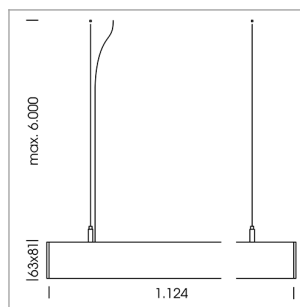

beledi XS

Article number: 70680803

LIGHT TECHNOLOGY

LED	SMD linear
Light colour	840
Luminous flux	4000 lm
System power	28.5 W
Luminaire Efficiency	140 lm/W
Reflector	SoftBeam+

LUMINAIRE

Weight	3.2 kg
Protection rating . class	IP 40 . I
Luminaire colour	black

OPTIONAL

Mounting Accessories

Light band with LED, rated life of the LED L80/B50 > 50000 h, colour rendering index CRI > 80, reflector with homogeneous light distribution pattern, lens optics made of PMMA, luminaire insert sheet steel, powder-coated, black

Length (m)	Beam Diameter (m)	Beam Area (m²)	Beam Area (ft²)
1.0	3.13	2.60	1288.0
2.0	6.26	5.20	322.0
3.0	9.39	7.80	143.0
4.0	12.52	10.40	81.0
5.0	15.65	13.00	52.0

Ø (m) E0(0°)(lx)